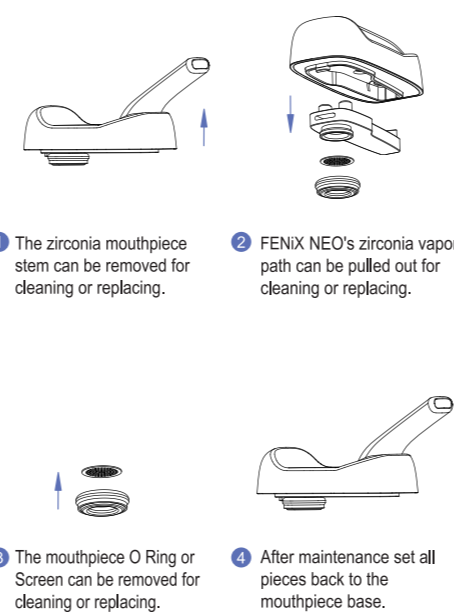

5

How To Load Dry Herb

6

How To Clean Heating Chamber

7

Load/Remove The Mouthpiece Components

- When load or remove mouthpiece components, please open the mouthpiece firstly .

- When remove follow above steps in reverse.

8

How To Maintain The Zirconia Vapor Path

9

Charging Instructions

- Battery capacity 3000 mAh, USB C charging, 5V/2A suggested.
- Initially charge the FENIX NEO for **2 hours**.The battery will stop charging when the icon is full.
- When battery level is low, charge battery with included USB C cable to compatible wall charger. Low battery level will be indicated with icon .
- Do not use FENIX NEO while charging.