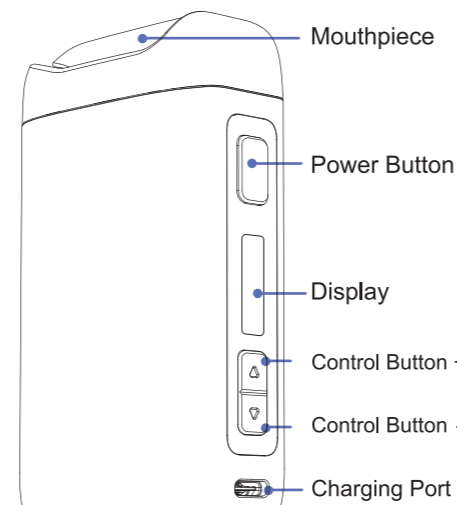

Key Features

- Air Heating
- Titanium Heating Chamber
- 3000mAh Battery
- Isolated & Cleanable Air Path
- 3-7 Minutes Adjustable Working Time

1

FENIX NEO Vaporizer Overview

2

Includes

3

Important Usage Tips