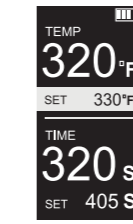

- Rapidly press power button **5 times** On/Off with Vibration feedback.
- Press and hold power button and "-" button simultaneously within **2 seconds** to change from Fahrenheit to Celsius degrees or from Celsius to Fahrenheit.
- Working time setting, hold power button in **2 seconds** until cursor position under SET of timer, press control button +/- to adjust working time from 180 to 420 seconds.
- **248-430 °F / 120-221 °C** Temperature reached with Vibration Feedback.
- Display indicates temperature information, battery status, duration timer.
- Quick battery check : one hit on power button when device is off , the icon on screen will show remaining battery level.

4

Display Indication

Fahrenheit Display

The default display is Fahrenheit. Mark SET (page 4) to select the temperature.

Celsius Display

Mark SET (page 4) to select the temperature.

Timer Display

Mark SET (page 4) to select the operating time.