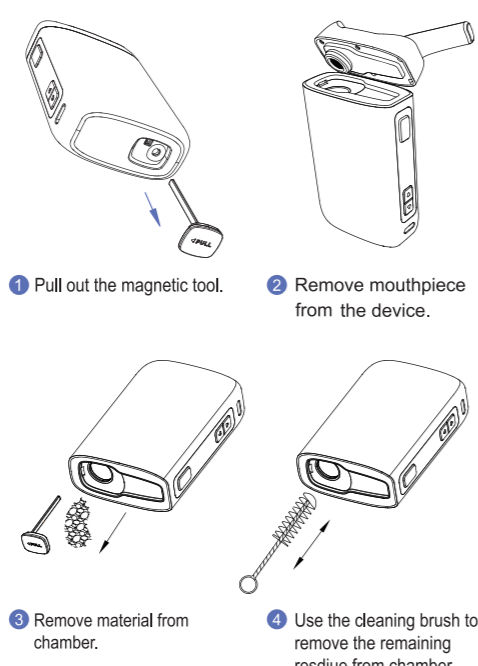

How To Clean Heating Chamber

7