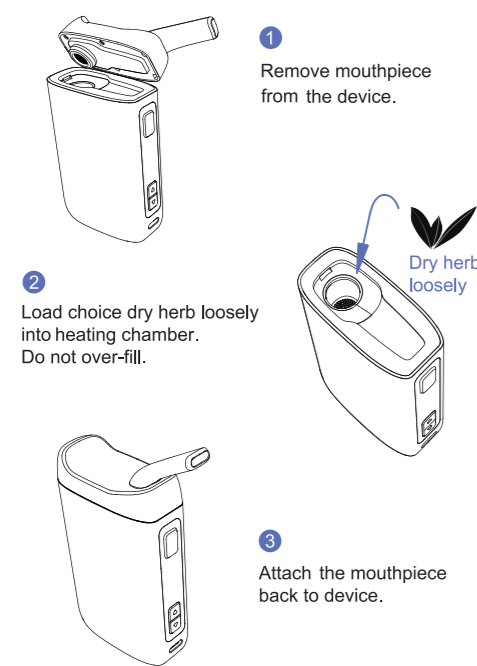

How To Load Dry Herb

6