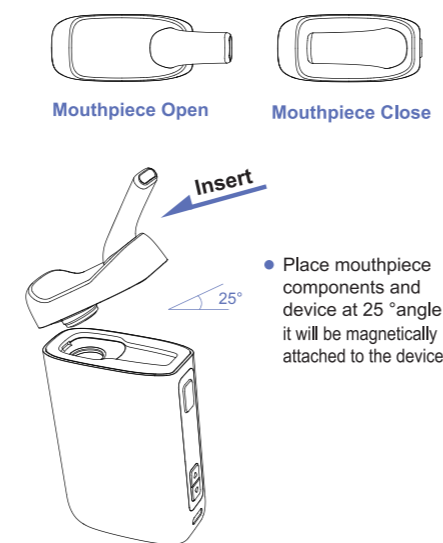

5

How To Load Dry Herb

6

How To Clean Heating Chamber

7

Load/Remove The Mouthpiece Components

- When load or remove mouthpiece components, please open the mouthpiece firstly .

- When remove follow above steps in reverse.

8

How To Maintain The Zirconia Vapor Path

9

Charging Instructions

- Battery capacity 3000 mAh, USB C charging, 5V/2A suggested.
- Initially charge the FENIX NEO for **2 hours**.The battery will stop charging when the icon is full.
- When battery level is low, charge battery with included USB C cable to compatible wall charger. Low battery level will be indicated with icon .
- Do not use FENIX NEO while charging.